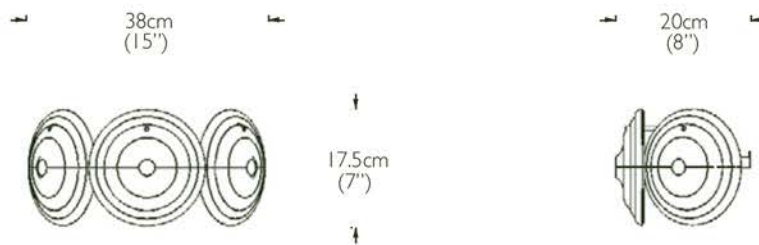

OCHRE

colours shown are a general indication of the actual finish

blackened nickel
ash
coral

- dimensions: overall - 38cm w x 20cm d x 17.5cm h (15" w x 8" d x 7" h)
glass disc - 17.5cm diam (7" diam) - 3 discs
- light source: 3x LED total, each 1W, 2700K, approx 80 lumens,
EU/UK not dimmable (dimmable with remote driver, please enquire)
- installation: driver housed within wall fitting
qualified electrician necessary for installation
- weight: approx 3kg (7lbs)
- lead time: 10 - 12 weeks if not in stock