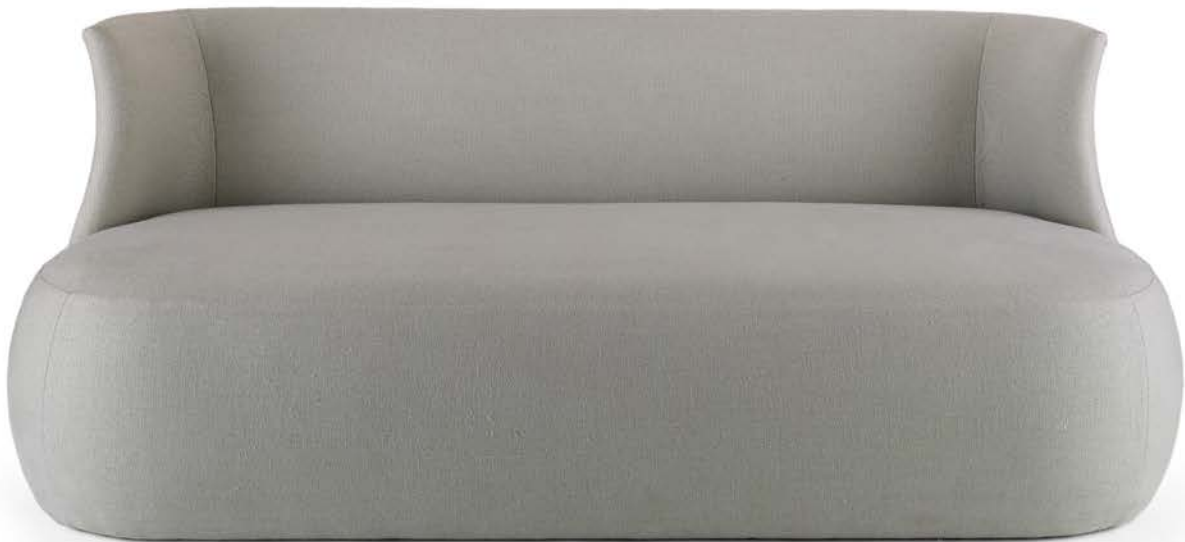

NATASHA BARADARAN

NATASHA BARADARAN

ISADORA LOUNGE CHAIR

W39.75" X D34" X H28.5"

COM: 6YDS | COL: 108SOFT

AVAILABLE AS A SOFA W72" & W84"

Available as a Sofa
Custom Capabilities

NATASHA BARADARAN

ISADORA SOFA

W72" X D34" X H28.5"
COM: 15YDS | COL: 270SQFT
AVAILABLE IN W84"

Available as a Lounge Chair
Custom Capabilities

NATASHA BARADARAN

NATASHA BARADARAN

ISADORA BLOCKED SOFA

W72" X D34" X H28.5"

COM 1: 9YDS | COM 2: 4YDS | COM 3: 3YDS

Available as a Lounge Chair

Custom Capabilities