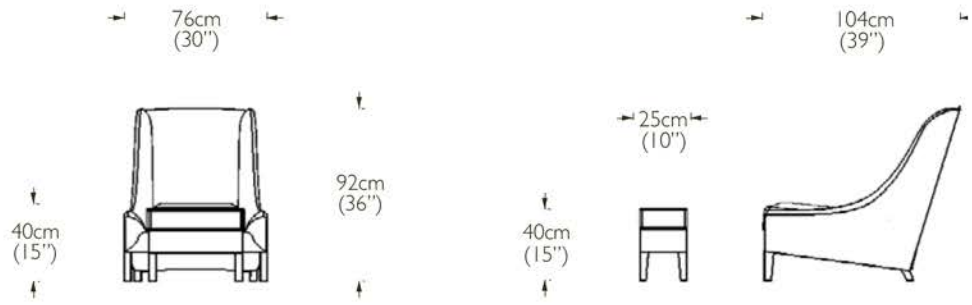

OCHRE

snooze chair
dimensions:

overall - 76cm w x 104cm d x 92cm h (30" w x 39" d x 36" h)
seat height - 40cm (15")

legs:

upholstered unless specified otherwise

seat cushion:

feather wrapped foam, or full feather (EU/UK)

back cushion:

feather

fabrics:

nubuck & mohair velvet/leather or c.o.m.

c.o.m. requirements:

base - 6m (7 yards)

cushions - 2.5m (3 yards)

based on plain fabric, standard width 137cm (54")

leather/nubuck - dependent on size of hide

weight:

approx 34.5kg (80lbs)

lead time:

10 - 12 weeks

snooze stool

dimensions:

overall - 50cm w x 25cm d x 40cm h (20" w x 10" d x 15" h)

seat cushion:

foam filled

c.o.m. requirements:

1m (1½ yards)

based on plain fabric, standard width 137cm (54")

leather/nubuck - dependent on size of hide

weight:

approx 5.5kg (12lbs)