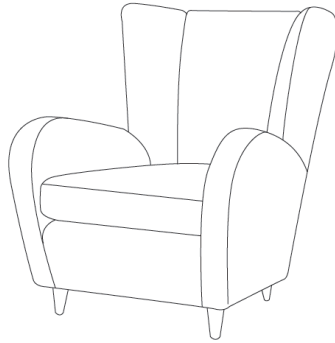

HANDMADE IN SAN FRANCISCO

COUP STUDIO

BUFFA CHAIR

## BUFFA CHAIR

---

ITEM NO.	DIMENSIONS	SEAT	ARM HEIGHT	WEIGHT
UP-CS-51	31" W x 33" D x 34.5" H	17.5" H (to crown) x 22" D	22.5"	70 lbs

COM : 7 YARDS (plain 54" wide)      COL : 126 SQ. FEET (15% upcharge)  
TRIM: 20 YARDS (of cord w/flange)