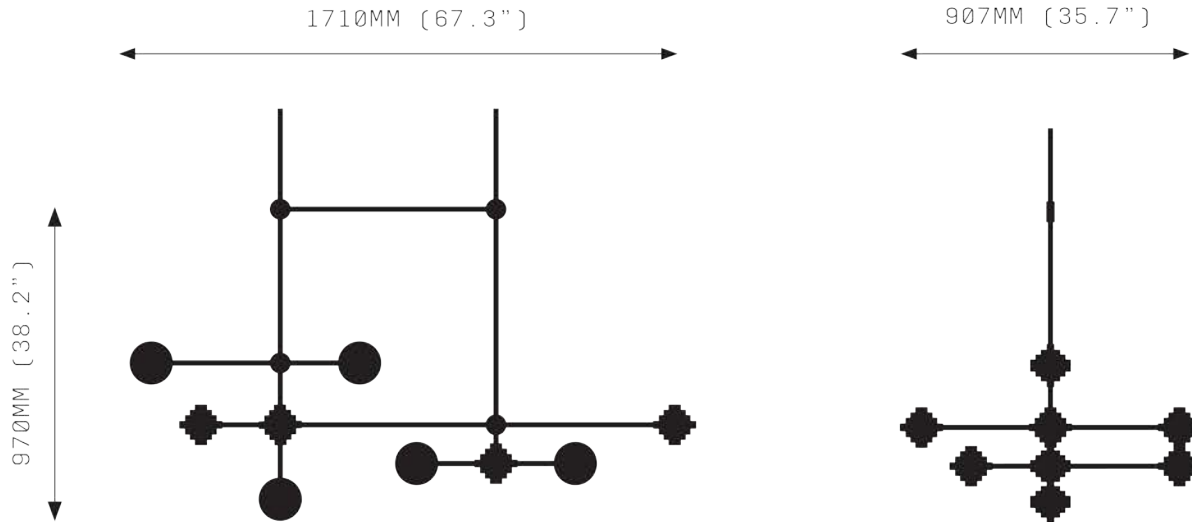

IRIS COMPLEX ARRAY presents a network of interconnected light. A lattice of illumination travels in all vectors, through a modular design enabling site specific customisations.

IRIS COMPLEX ARRAY

SPECIFICATIONS

Ordering Code:
THE.L.DEC.IRI

Lamp:
G4 12V LED 2.5W 2700K

Lumens:
2500 LM

Voltage:
12V DC

Watts:
25 W

Weight:
Approx 14 kg*
*Exclusive of canopy

Inclusions:
Power Supply Unit x 60W

Optional Inclusions:
Lutron RF Dimming module