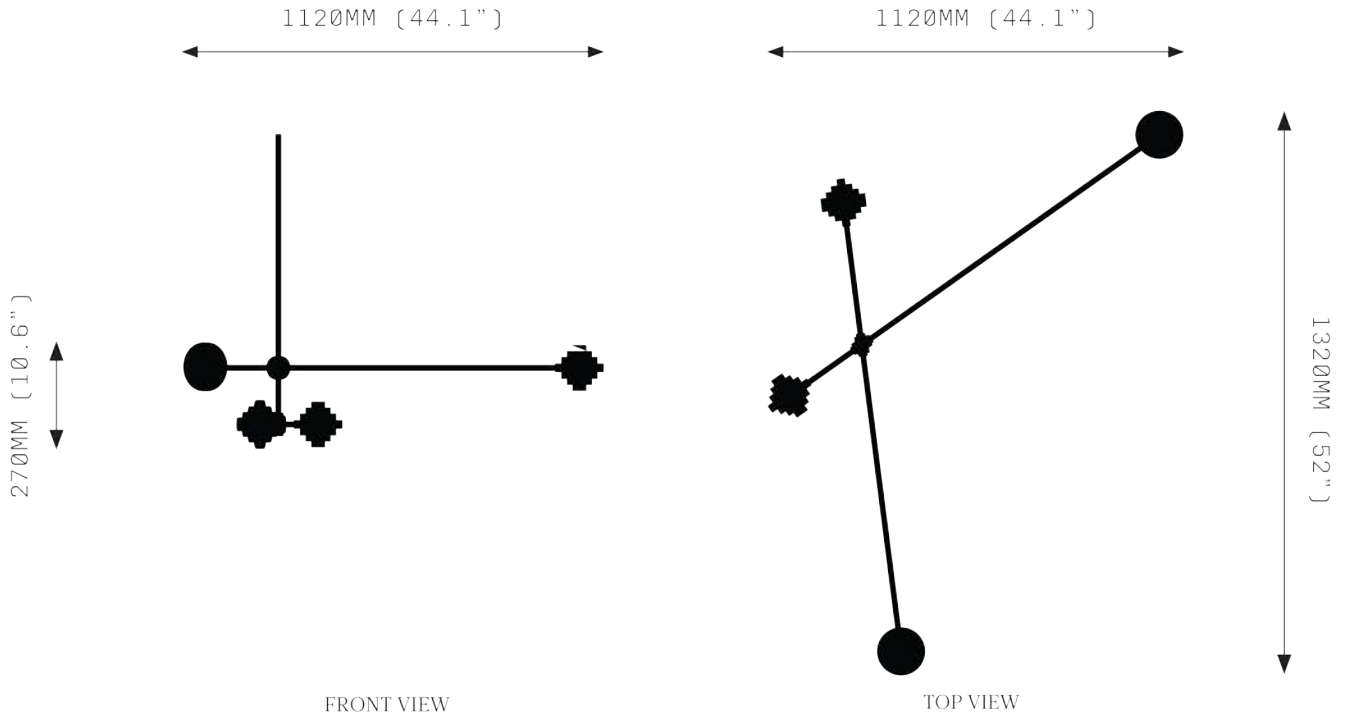

IRIS CONSTELLATION is a voluminous pendant, illustrating a balancing act of counterforce and equilibrium.

IRIS CONSTELLATION

FRONT VIEW

TOP VIEW

SPECIFICATIONS

Ordering Code:
THE.C.IRI

Lamp:
G4 12V LED 2.5W 2700K

Lumens:
1000 LM

Voltage:
12V DC

Watts:
10 W

Weight:
Approx 8 kg*
*Exclusive of canopy

Inclusions:
Power Supply Unit x 60W

Optional Inclusions:
Lutron RF Dimming module

Exclusions:
User interface

PRODUCT OPTIONS