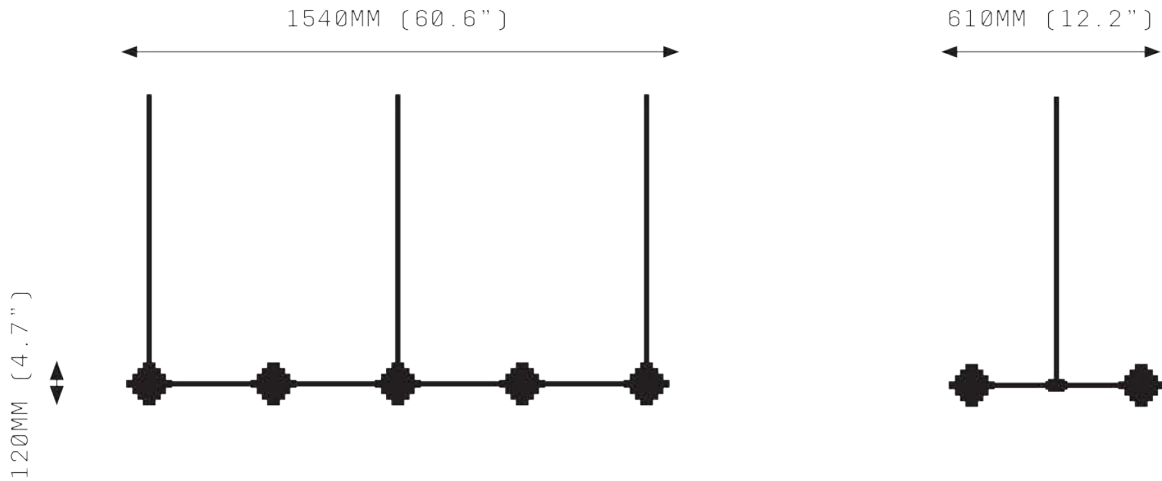

IRIS DECA LINEAR ARRAY

Goddess messenger IRIS bridges heaven and earth. Born of sea and sky, she links gods with humanity, bearing a message of hope and beauty amongst the storm.

IRIS combines cool alabaster with the warmth of brass. Delicately balanced, smooth stepped cupping forms suggest steady heavenly ascent.

IRIS LINEAR ARRAY presents an orderly, gridded configuration of light.

IRIS DECA LINEAR ARRAY

SPECIFICATIONS

Ordering Code:
IRI.L.10.P

Lamp:
G4 12V LED 2.5W 2700K

Lumens:
2500 LM

Voltage:
12V DC

Watts:
25 W

Weight:
Approx 14 kg*
*Exclusive of canopy

Inclusions:
Power Supply Unit x 60W

Optional Inclusions:
Lutron RF Dimming module

Exclusions:
User interface

PRODUCT OPTIONS

Finishes:
AB Aged Brass

Suspension: *
ROD Vertical Rod
*Contact us for alternatives.

Canopy: *
RFM Round Flush Medium
RFL Round Flush Large
RSM Round Surface Medium
RSL Round Surface Large
*Refer to Canopy Specification Guide

WARRANTY

3 Years Fixture
3 Years Power Supply Unit
3 Years LED