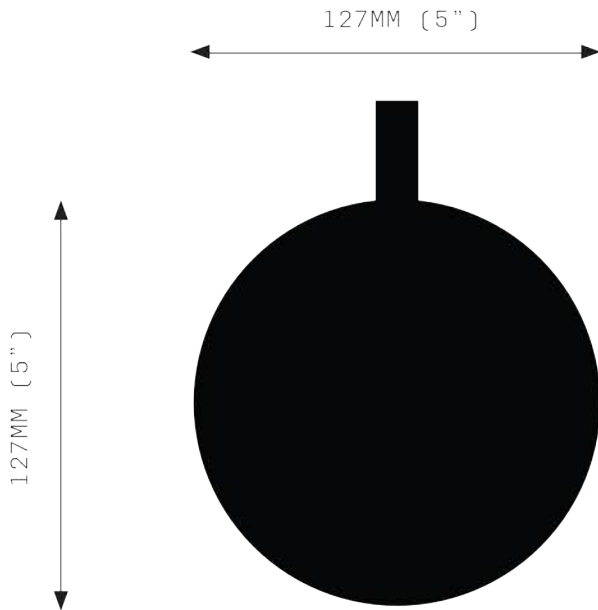

IRIS MONO

FRONT VIEW