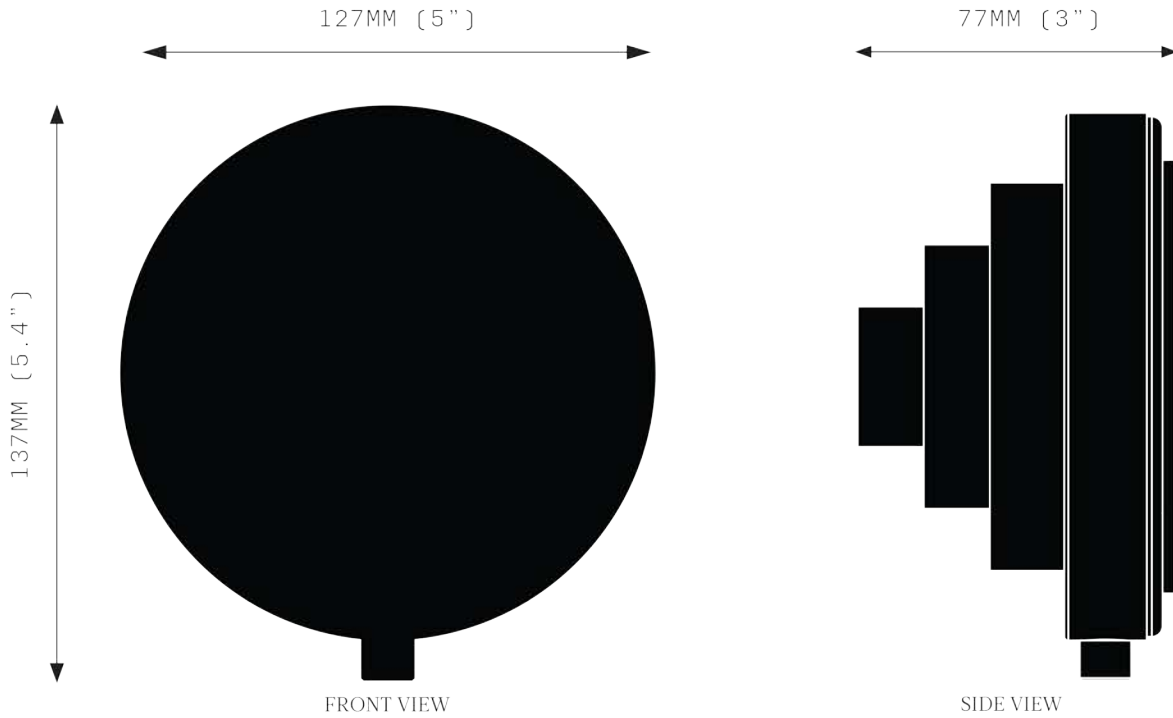

IRIS MONO SURFACE

Goddess messenger IRIS bridges heaven and earth. Born of sea and sky, she links gods with humanity, bearing a message of hope and beauty amongst the storm.

IRIS combines cool alabaster with the warmth of brass. Delicately balanced, smooth stepped cupping forms suggest steady heavenly ascent.

IRIS MONO SURFACE calmly sits flush to the wall.

IRIS MONO SURFACE

SPECIFICATIONS

Ordering Code:
IRI.MON.S

Lamp:
G4 12V LED 2.5W 2700K

Lumens:
250 LM

Voltage:
12V DC

Watts:
2.5 W