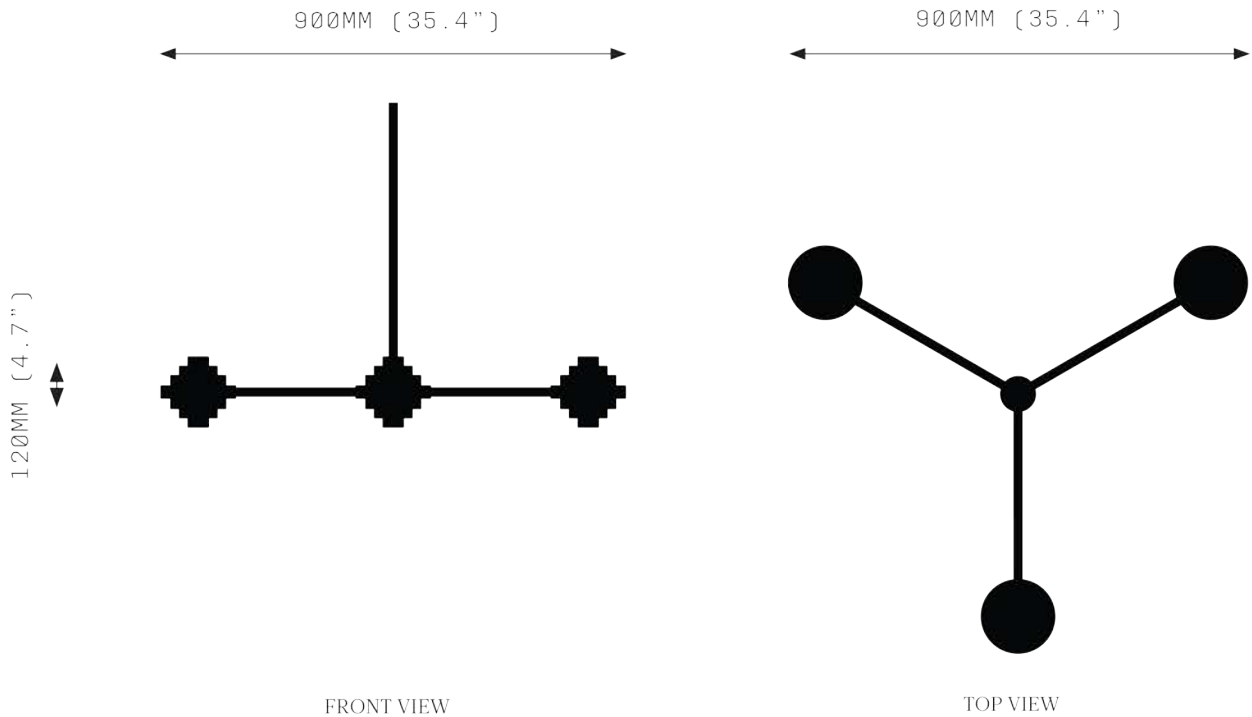

IRIS TRIA PENDANT

FRONT VIEW

TOP VIEW

SPECIFICATIONS

Ordering Code:
THE.R.TRI.IRI

Lamp:
G4 12V LED 2.5W 2700K

Lumens:
750 LM

Voltage:
12V DC

Watts:
7.5 W

Weight:
Approx 5 kg*
*Exclusive of canopy

Inclusions:
Power Supply Unit x 60W

Optional Inclusions:
Lutron RF Dimming module

Exclusions:
User interface

PRODUCT OPTIONS

Finishes:
AB Aged Brass

Suspension: *
ROD Vertical Rod
*Contact us for alternatives.

Canopy: *
RFM Round Flush Medium
RFL Round Flush Large
RSM Round Surface Medium
RSL Round Surface Large
*Refer to Canopy Specification Guide

WARRANTY

3 Years Fixture
3 Years Power Supply Unit
3 Years LED

IRIS is a solid fixture that will require very little maintenance over the years.

If your IRIS is treated with care, it will shine brightly for many years to come.

Alabaster is a mineral formed by the Earth. Each Alabaster piece will be unique due to natural variation of colour and translucency.

Contact us for custom variations.

Installation should only be undertaken by a qualified professional