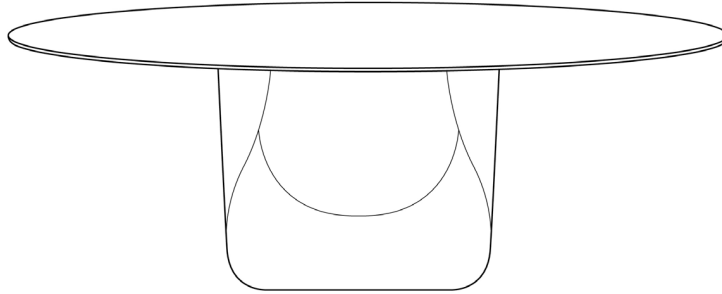

HANDMADE IN SAN FRANCISCO

COUP STUDIO

MAVERICK DINING TABLE

## MAVERICK DINING TABLE

ITEM NO.	DIMENSIONS (base)	DIMENSIONS (top)	OVERALL HEIGHT	WEIGHT
TB-CS-30	33" L x 15" W x 29" H	84" L x 42" W	30"	250 lbs
BASE ONLY	33" L x 15" W x 29" H	-	-	125 lbs