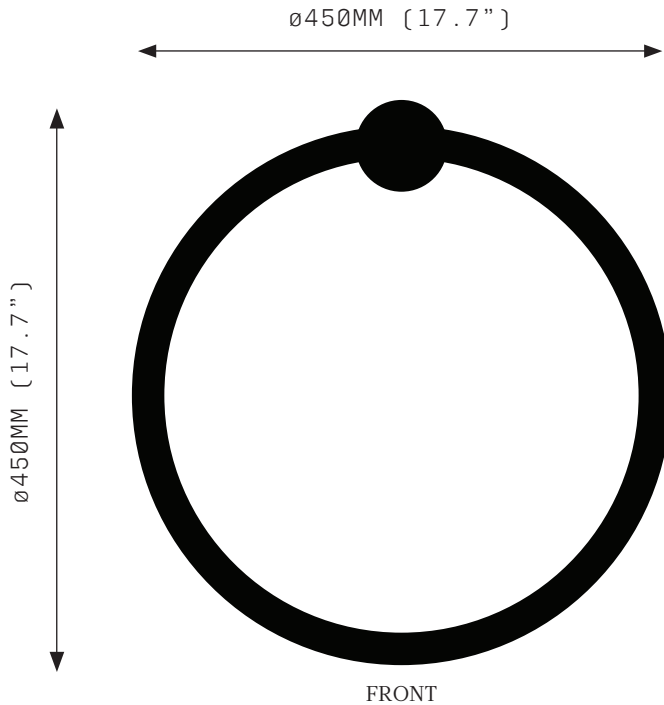

PORTAL SCONCE draws on this promise. LED light floods the void, opening a space of visual possibility.

PORTAL SCONCE 450

SPECIFICATIONS

Ordering Code:
POR.W.450

Lamp:
24V LED WW 2700K

Lumens:
2183 LM

Voltage:
24V DC