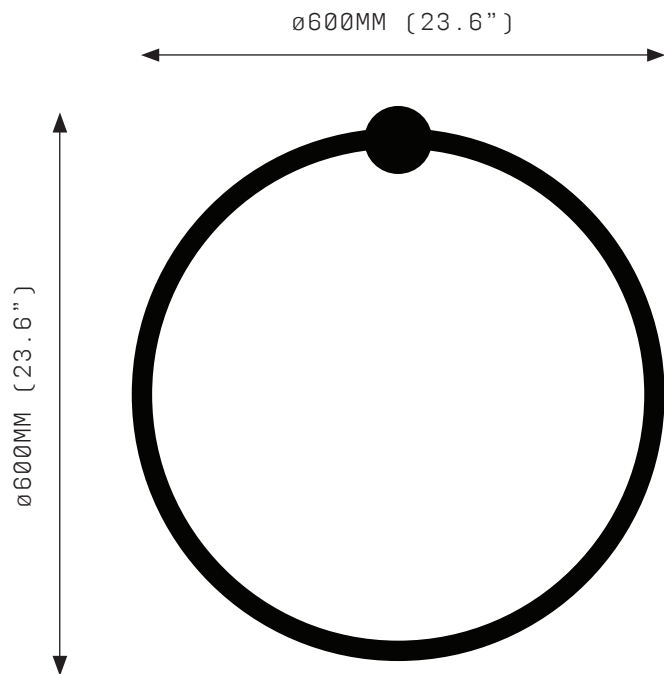

PORTAL SCONCE 600

FRONT

SIDE VIEW

SPECIFICATIONS

Ordering Code:
POR.W.600

Lamp:
24V LED WW 2700K

Lumens:
2911 LM

Voltage:
24V DC

Watts:
36 W

Weight:
Approx. 3 kg

Inclusions:
Power Supply unit x 60W

Exclusions:
User Interface, Dimmer Unit

PRODUCT OPTIONS

Finishes:
BB Brushed Brass

WARRANTY

3 Years Fixture
3 Years Power Supply unit
3 Year LED

Portal Sconce is a solid fixture that will require very little maintenance over the years.

If your Portal Sconce is treated with care, it will shine brightly for many years to come.

Contact us for custom variations.

Installation should only be undertaken by a qualified professional