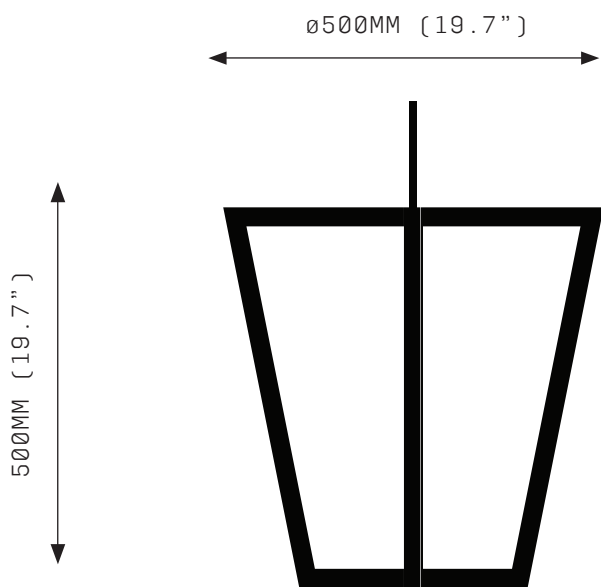

QUADRIX

FRONT VIEW

TOP VIEW

SPECIFICATIONS

Ordering Code:
QUAD

Lamp:
24V LED WW 2700K

Lumens:
4712 LM

Voltage:
24V DC

Watts:
59W

Weight:
Approx. 7kg*
*Exclusive of canopy

Inclusions:
Power Supply Unit x 100W

Exclusions:
User Interface, Dimmer Unit

PRODUCT OPTIONS

Finishes:
AB Aged Brass
BB Brushed Brass
HRB Hand Rubbed Brass
DB Dark Bronze
MP Mottled Patina
PB Polished Brass
BSS Brushed Stainless Steel*
PSS Polished Stainless Steel*
* Stainless Steel has a different profile

Suspension:
ROD Vertical Rod

Canopy:*
RFS Round Flush Small
RFM Round Flush Medium
RFL Round Flush Large
RSM Round Surface Medium
RSL Round Surface Large
*Refer to Canopy Specification Guide

WARRANTY

3 Years Fixture
3 Years Power Supply Unit
3 Years LED