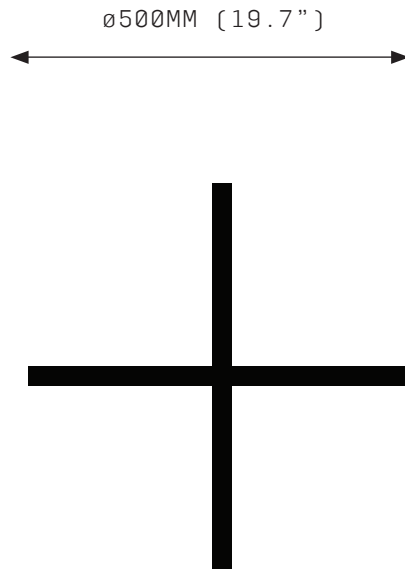

QUADRIX

Geometry, a core language of the ASTERIX series, is expressed as timeless objects of light.

Reworking the concept of the traditional lantern to displace the light source from the interior to the external frame, QUADRIX is inspired by the four cardinal points.

QUADRIX

FRONT VIEW

TOP VIEW

SPECIFICATIONS

Ordering Code:
QUAD

Lamp:
24V LED WW 2700K

Lumens:
4712 LM

Voltage:
24V DC