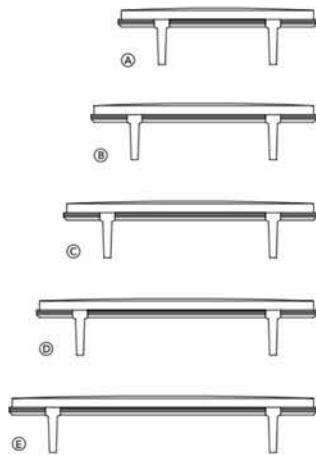

JIUN HO

FURNITURE

Sabi Bench

JIUN HO

SHOWN

Wood: Oak / Espresso

Detail: fluted apron

SABI BENCH

BCH-00-101-A

L 36" (91 cm) W 18" (46 cm) H 18" (46 cm)

COM 2 yds COL 36 sq ft

BCH-00-101-B

L 48" (122 cm) W 18" (46 cm) H 18" (46 cm)

COM 2.5 yds COL 45 sq ft

BCH-00-101-C

L 60" (152 cm) W 18" (46 cm) H 18" (46 cm)

COM 3 yds COL 54 sq ft

BCH-00-101-D

L 72" (183 cm) W 18" (46 cm) H 18" (46 cm)

COM 3.5 yds COL 63 sq ft

BCH-00-101-E

L 84" (213 cm) W 18" (46 cm) H 18" (46 cm)

COM 4 yds COL 72 sq ft