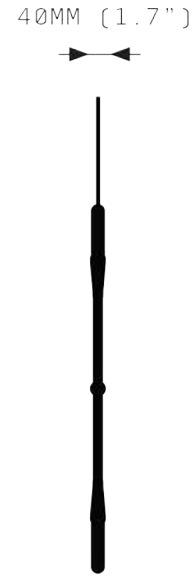

# SIMPLE Z

SIMPLE SERIES illustrates that often, less is enough.

Emphasising the beauty and grace within the slightest of gestures, SIMPLE SERIES transforms minimal points and lines into glowing structures.

In SIMPLE Z four glass tubes cap the ends of a transversal structure.

# SIMPLE Z

FRONT VIEW

SIDE VIEW

## SPECIFICATIONS

Ordering Code:  
S.Z.P

Lamp:  
T.T.110\* G9 110V LED 4.5W 3000K  
T.T.240\* G9 240V LED 4W 2700K  
BAN.110† E26 110V LED 4W 2200K  
BAN.240† E27 240V LED 4W 2200K  
\*Frosted Test Tube lamp cover  
†Banana Globe