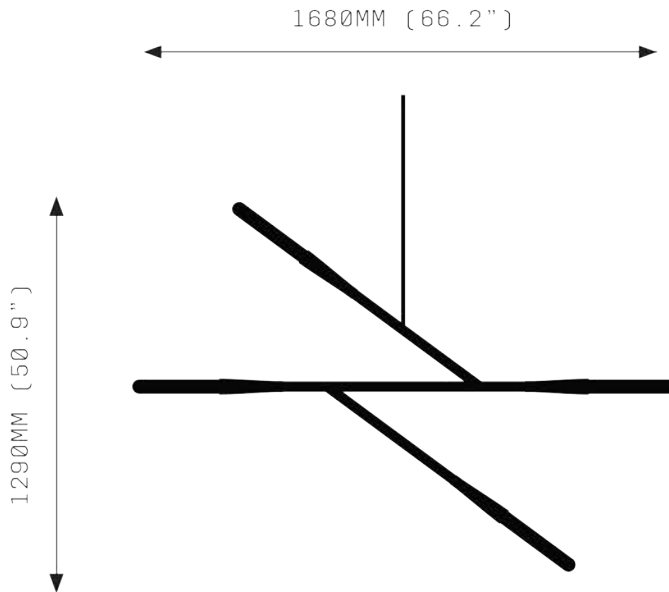

In SIMPLE Z four glass tubes cap the ends of a transversal structure.

# SIMPLE Z

FRONT VIEW

SIDE VIEW

## SPECIFICATIONS

Ordering Code:  
S.Z.P

Lamp:  
T.T.110\* G9 110V LED 4.5W 3000K  
T.T.240\* G9 240V LED 4W 2700K  
BAN.110† E26 110V LED 4W 2200K  
BAN.240† E27 240V LED 4W 2200K  
\*Frosted Test Tube lamp cover  
†Banana Globe

Lumens:  
1000 - 1600 LM

Voltage:  
110 / 240 V

Watts:  
16 - 18 W

Weight:  
Approx. 4.5 kg\*  
\*Exclusive of canopy

Exclusions:  
User interface, Dimmer unit