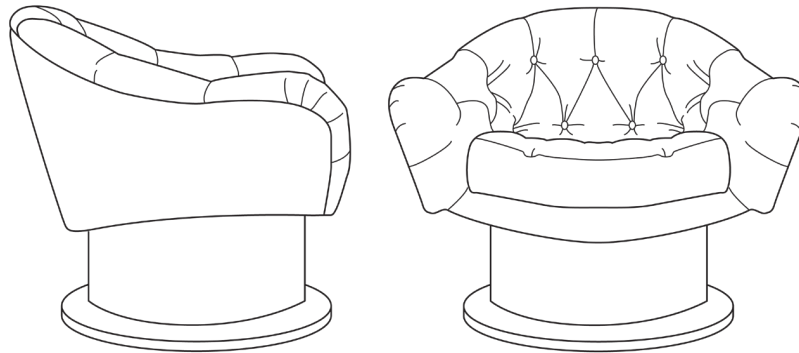

# COUP STUDIO

TURN AROUND SWIVEL CLUB CHAIR

*By Damian Jones exclusively for Coup Studio  
Limited Edition*

TURN AROUND SWIVEL CLUB CHAIR

ITEM NO.	DIMENSIONS	SEAT	ARM HEIGHT	WEIGHT
UP-CS-I9-BRASS LIMITED EDITION	36" W x 31" D x 29" H	17" H (to crown) x 21" D	23.5"	75 lbs
	COM : 5.5 YARDS (plain 54" wide)		COL : 100 SQ. FEET (15% upcharge)	