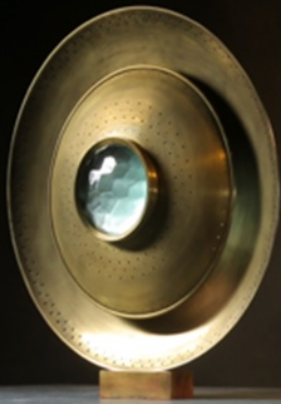

HALLWORTH

ODYSSEY

A collection of lighting inspired by celestial bodies, space, dreams, things far and away. 'Odyssey' is a continuous exploration into the intrigues of other worlds.

IRIS TABLE LAMP

Iris a series of fixtures, is a compelling aperture. Comprised of a central faceted ocular lens surrounded by brass ring diffusers which concentrically emanates light and shadows.

SPECIFICATIONS

Materials: Patinated brass.
Hand-faceted glass.

Dimensions: 2'-7" H | 2'-6" W | 6" D

Wattage: Max. 25 watts