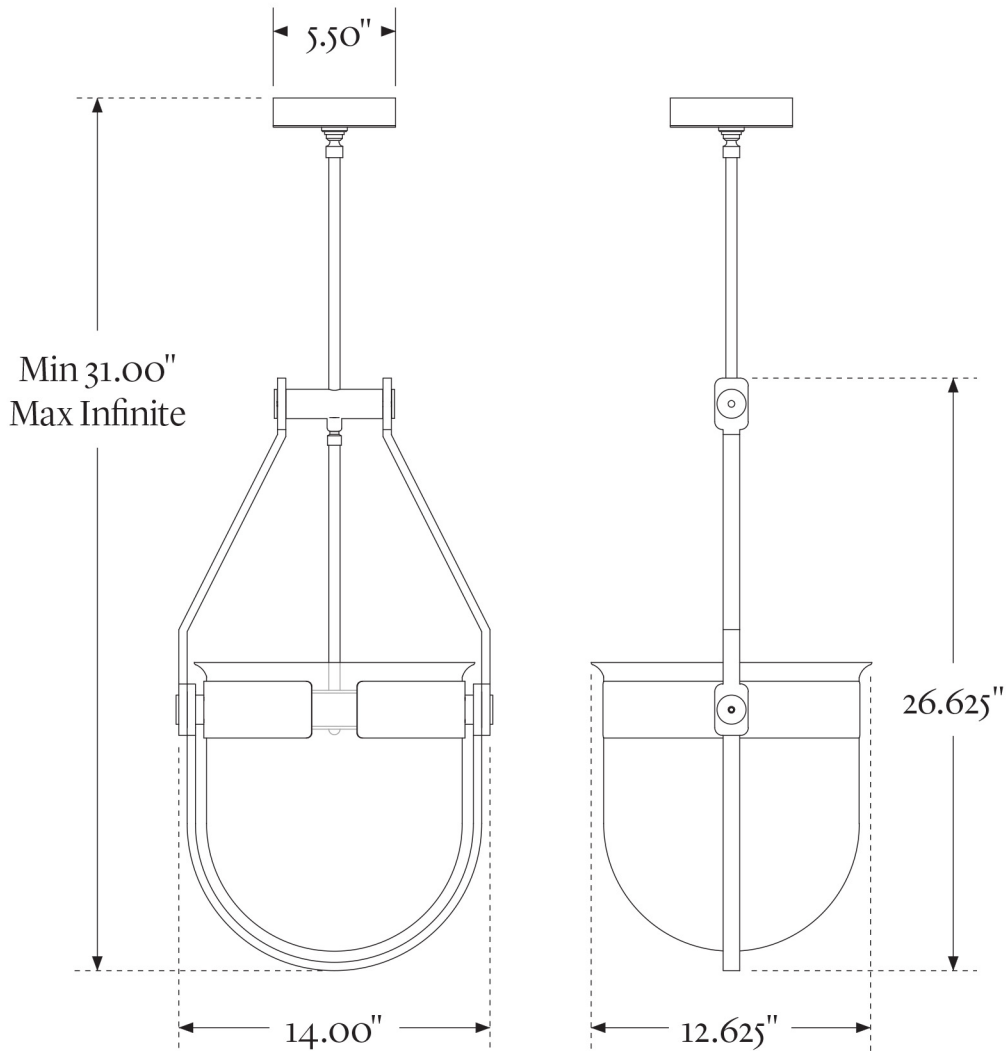

## Cuff 12

Shown in Brushed Steel with  
12.5" Diameter Glass Bell Jar  
and Frosted Solid Glass Light Disc

## Cuff 12

With 12.5" Diameter Glass Bell Jar

Available Options	Dimensions	Lamping & Information
Finish:           Brass August Brass Black Brass Matte Black Brushed Steel Brushed Nickel	Canopy Diameter: 5.50" Width: 14.00" Bell Jar Diameter: 12.625" Body Height: 26.125" Minimum Height: 31.00" Maximum Height: Infinite	18 watt led = 150 watt total incandescent 1500 Lumen Onboard Driver and LED Module LED life of 50,000 hours = 27 years of normal use 100–135V and 180–265V compatible
Glass Vessel:    Clear	Weight: 27 lbs	UL listing file # E505276 Product is made to order Compatible with LED Dimmer Switches
Glass Disc:       Clear		