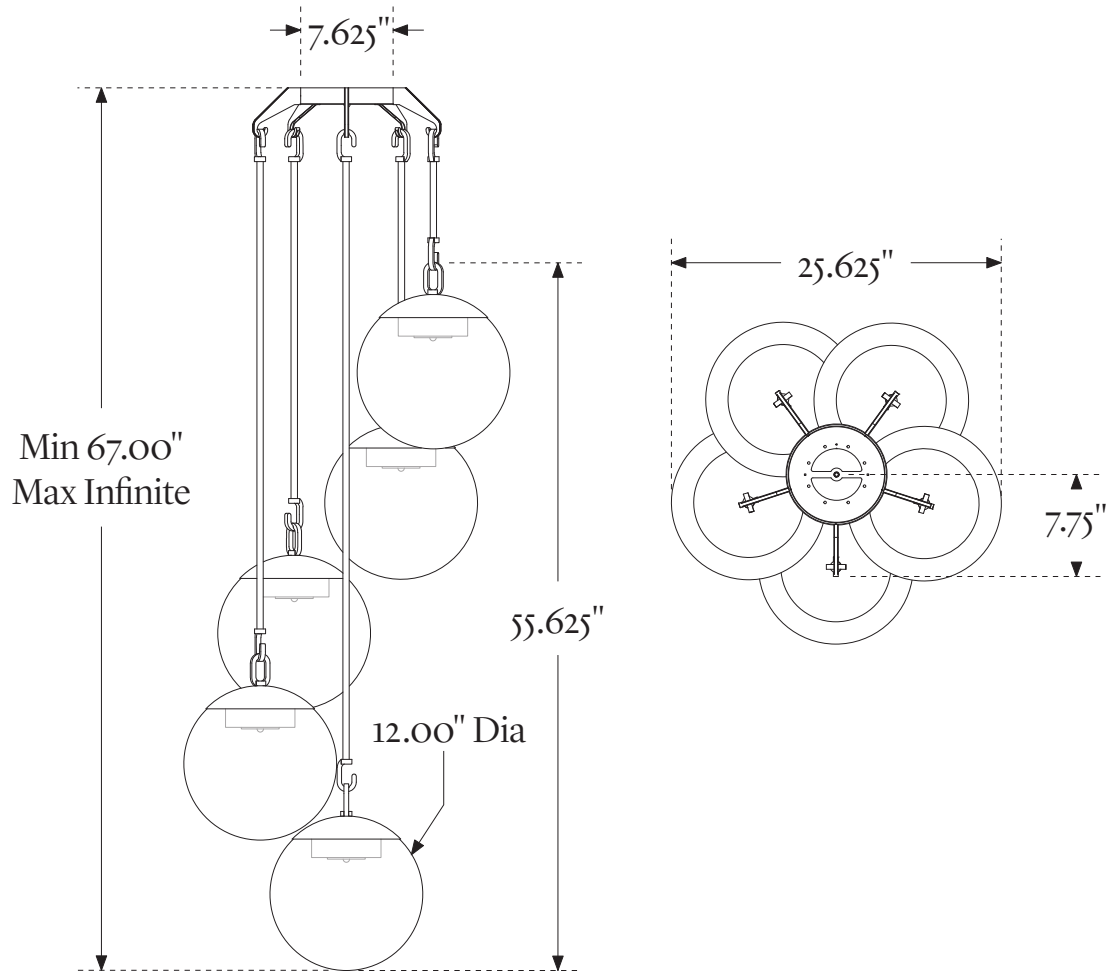

## Penta 12

Shown in Black Brass  
with 12" Glass Globes and  
Clear Solid Glass Light Discs

## Penta 12

Available Options	Dimensions	Lamping & Information
<p>Standard Finishes: Brass Matte Black</p> <p>Premium 1 Finishes: August Brass Black Brass</p> <p>Premium 2 Finish: Brushed Nickel</p> <p>Glass Globe: Clear</p> <p>Glass Light Sources: Clear Disc Frosted Disc</p> <p>Temperature: 2200K 2700K 3000K 3500K</p>	<p>Canopy Diameter: 7.625" Width: 25.625" Globe Diameter: 12.00" Minimum Height: 67.00" Maximum Height: Infinite</p> <p>Weight: 63 lbs</p> <p><b>WARNING: HEAVY</b> Heavy mounting screws must be attached to building frame structure</p>	<p><b>90 watt led</b> (750 watt total incandescent) <b>7500 Lumen</b> (1500 lumen per light source) <b>Onboard Driver and LED Module</b> <b>LED life of 50,000 hours</b> (27 years of normal use) <b>100–135V and 180–265V compatible</b></p> <p>UL listing file # E505276 Product is made to order Compatible with LED Dimmer Switches</p> <p>Custom abilities and options available. Please inquire sales@riloh.com</p>