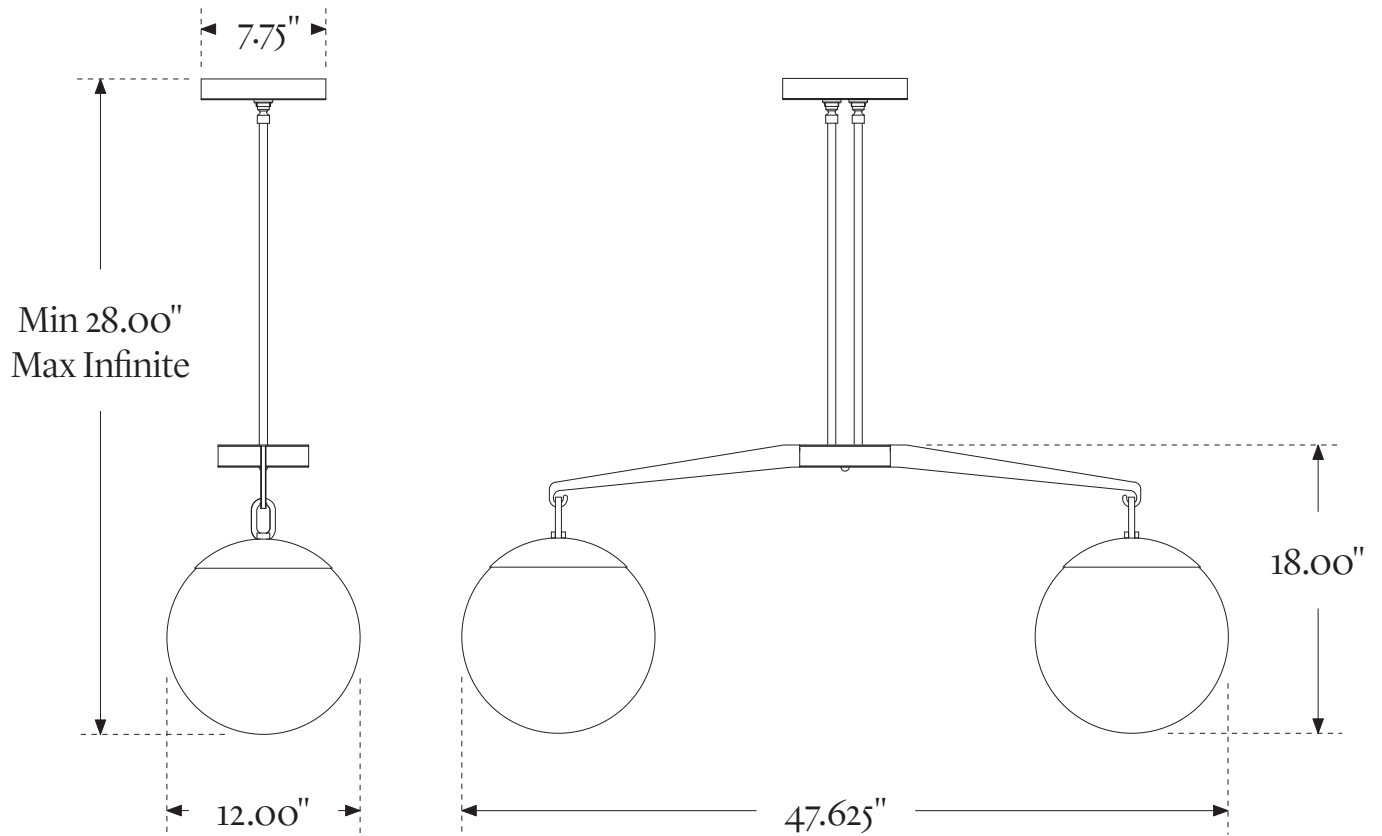

## Scales 12

Shown in Black Brass  
with 12" Diameter Globe and  
Clear Solid Glass Light Disc

## Scales 12

Available Options	Dimensions	Lamping & Information
<p><b>Standard Finishes:</b> Brass Matte Black</p> <p><b>Premium 1 Finishes:</b> August Brass Black Brass</p> <p><b>Premium 2 Finish:</b> Brushed Nickel</p> <p><b>Glass Globe:</b> Clear</p> <p><b>Glass Light Sources:</b> Clear Disc Frosted Disc</p> <p><b>Temperature:</b> 2200K 2700K 3000K 3500K</p>	<p><b>Canopy Diameter:</b> 7.75" <b>Width:</b> 47.625" <b>Globe Diameter:</b> 12.00" <b>Body Height:</b> 18.00" <b>Minimum Height:</b> 28.00" <b>Maximum Height:</b> Infinite</p> <p><b>Weight:</b> 33 lbs</p>	<p><b>36 watt led</b> (300 watt total incandescent) <b>3000 Lumen</b> (1500 lumen per light source) <b>Onboard Driver and LED Module</b> <b>LED life of 50,000 hours</b> (27 years of normal use) <b>100–135V and 180–265V compatible</b></p> <p>UL listing file # E505276 Product is made to order Compatible with LED Dimmer Switches</p> <p>Custom abilities and options available. Please inquire <a href="mailto:sales@riloh.com">sales@riloh.com</a></p>