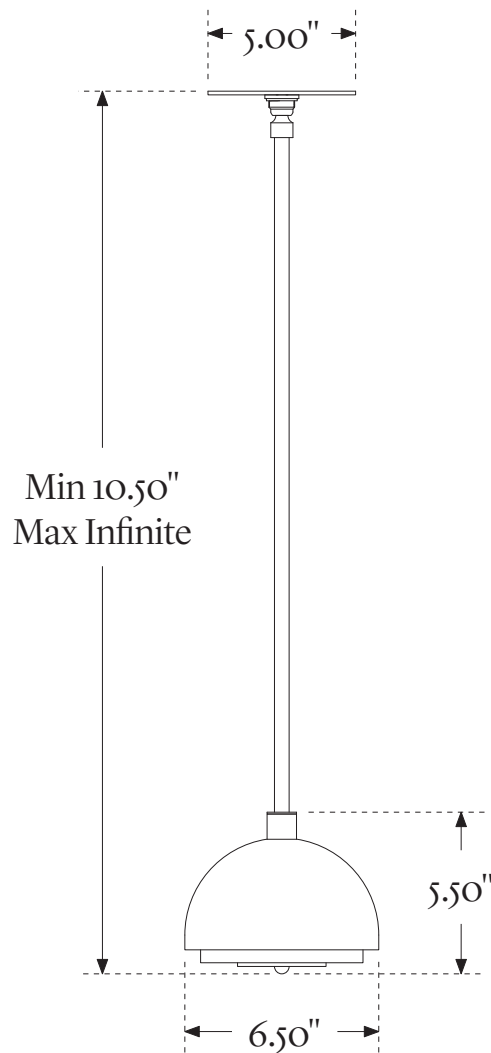

RILOH

Tempo 6

Shown in Matte Black with
6.5" Diameter Brass Bell and
Clear Solid Glass Light Disc

RILOH

Tempo 6

Available Options	Dimensions	Lamping & Information
<p>Standard Finishes: Brass Matte Black</p> <p>Premium 1 Finishes: August Brass Black Brass</p> <p>Premium 2 Finish: Brushed Nickel</p> <p>Glass Light Source: Clear Disc Frosted Disc</p> <p>Temperature: 2200K 2700K 3000K 3500K</p>	<p>Canopy Diameter: 5.00" Diameter: 6.50" Body Height: 5.50" Minimum Height: 24.00" Maximum Height: Infinite</p> <p>Weight: 8 lbs</p>	<p>18 watt led (150 watt total incandescent) 1500 Lumen Onboard Driver and LED Module LED life of 50,000 hours (27 years of normal use) 100–135V and 180–265V compatible</p> <p>UL listing file # E505276 Product is made to order Compatible with LED Dimmer Switches</p> <p>Custom abilities and options available. Please inquire sales@riloh.com</p>