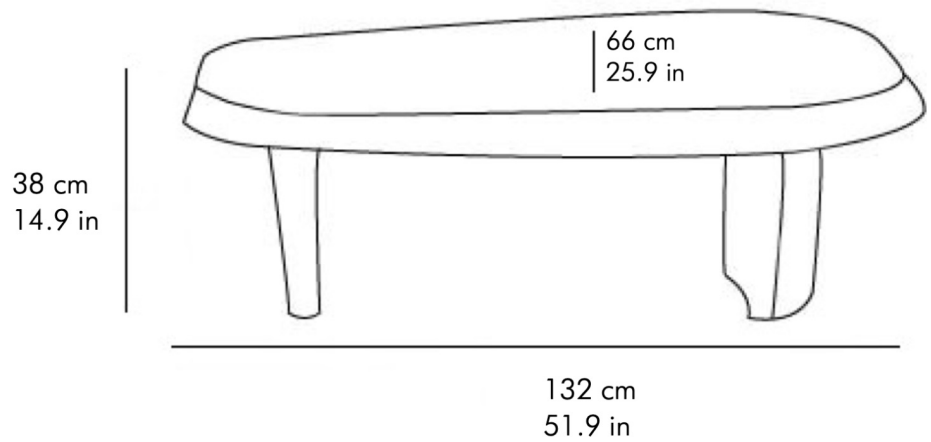

# PIERRE\_AUGUSTIN\_ROSE

Duo - Black Oak

Top: a very refined lacquer finish

Legs: sculpted in solid oak, preserving its natural properties.

Each leg is unique - final effect depends on the nuances of the wood (knots, cracks, colours).