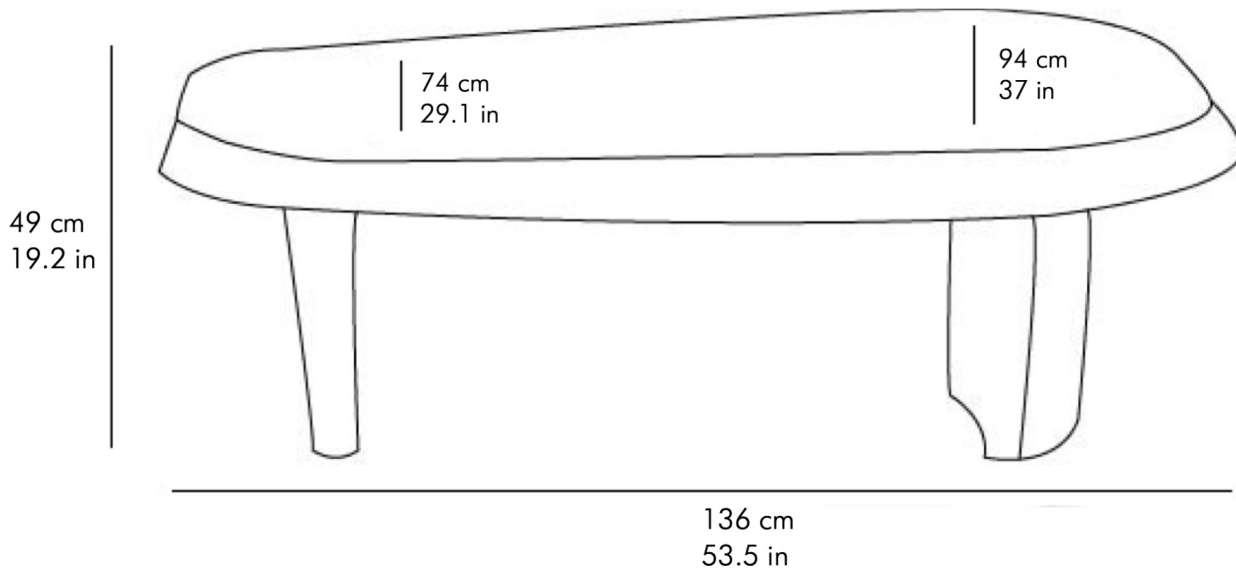

# PIERRE\_AUGUSTIN\_ROSE

Duo - Black Oak

Top: a very refined lacquer finish

Legs: sculpted in solid oak, preserving its natural properties.

Each leg is unique - final effect depends on the nuances of the wood (knots, cracks, colours).